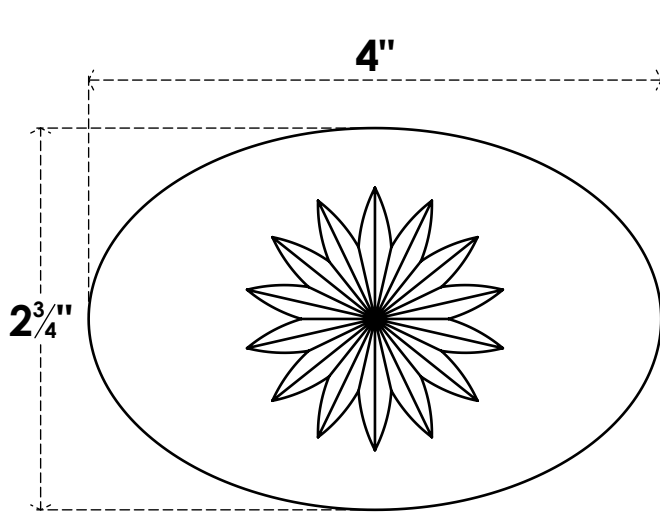

ROSP040X028X075DAL09

4"W X 2 3/4"H X 3/4"P STANDARD DALTON FLOWER ROSETTE WITH SQUARE EDGE, ARCHITECTURAL GRADE PVC

FRONT

SIDE

EKENA MILLWORK
2300 WEST MAIN ST.
CLARKSVILLE, TX 75426
TOLL FREE: 866-607-0453
WWW.EKENAMILLWORK.COM