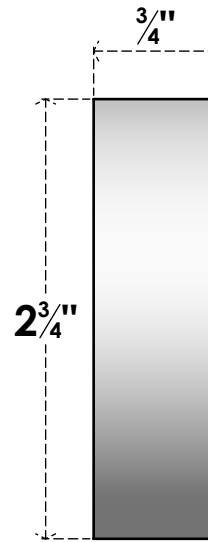

ROSP040X028X075DAL09

4"W X 2 3/4"H X 3/4"P STANDARD DALTON FLOWER ROSETTE WITH SQUARE EDGE, ARCHITECTURAL GRADE PVC

FRONT

SIDE

EKENA MILLWORK
2300 WEST MAIN ST.
CLARKSVILLE, TX 75426
TOLL FREE: 866-607-0453
WWW.EKENAMILLWORK.COM

NOTES

1. INSTALLATION TO BE COMPLETED IN ACCORDANCE WITH MANUFACTURER'S SPECIFICATIONS.
2. DRAWING MAY NOT BE TO SCALE
3. THIS DRAWING IS INTENDED FOR DESIGN AND PLANNING PURPOSES ONLY.
4. ALL INFORMATION CONTAINED HEREIN WAS CURRENT AT THE TIME OF DEVELOPMENT BUT MUST BE REVIEWED AND APPROVED BY THE PRODUCT MANUFACTURER TO BE CONSIDERED ACCURATE.
5. ARCHITECTURAL GRADE PVC PRODUCTS ARE MADE FROM EXPANDED CELLULAR PVC AND COME NATURALLY WHITE BUT MAY BE PAINTED